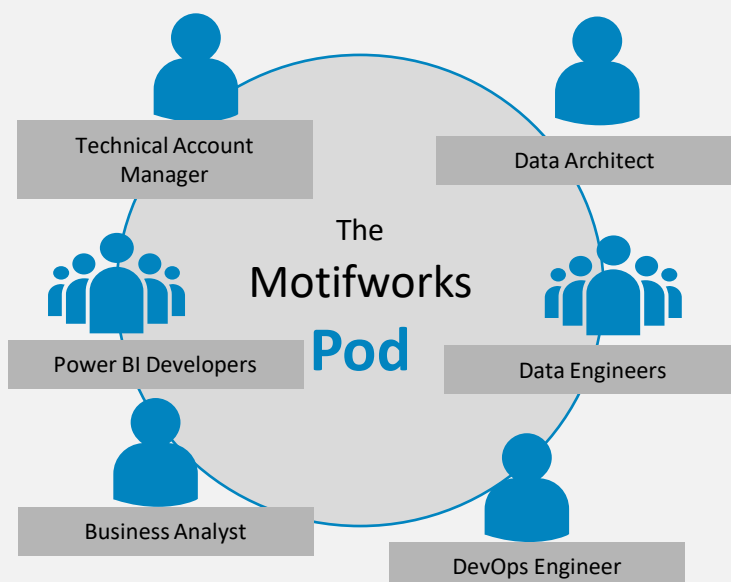

Collaborative Partnership

Motifworks Power BI experts work with your team, giving you access knowledge and proven practices from a variety of data technologies

Cost Effective Model

Shared ownership of a highly skilled team of data engineers, architects, and Power BI developers with multiple subscription tiers

Flexible Delivery

No long-term commitments, predictable monthly costs, and the ability to scale up and down to fit your company's needs.

The Motifworks 'Pod'

By utilizing Motifworks Teams, you will have access to levels of monthly hours to leverage an empowered team of Motifworks Data & AI experts assigned to your account, organized in a group called a Pod. You will always work with the same Pod who knows you and your business, no matter that tier of hours you choose to use.

- **DIVERSIFIED GROUP OF EXPERTS:** Data Architects, Data Engineers, Power BI Developers, Business Analysts, and Technical Account Managers working together as a unit
- **CONSISTENT TEAM STRUCTURE:** Each of our pods consists of Power BI experts who have been working together across multiple clients and projects
- **SHARED KNOWLEDGE AND RESOURCES:** We create and share resources, tools, and frameworks across all our pods, so every customer benefits from our collective knowledge